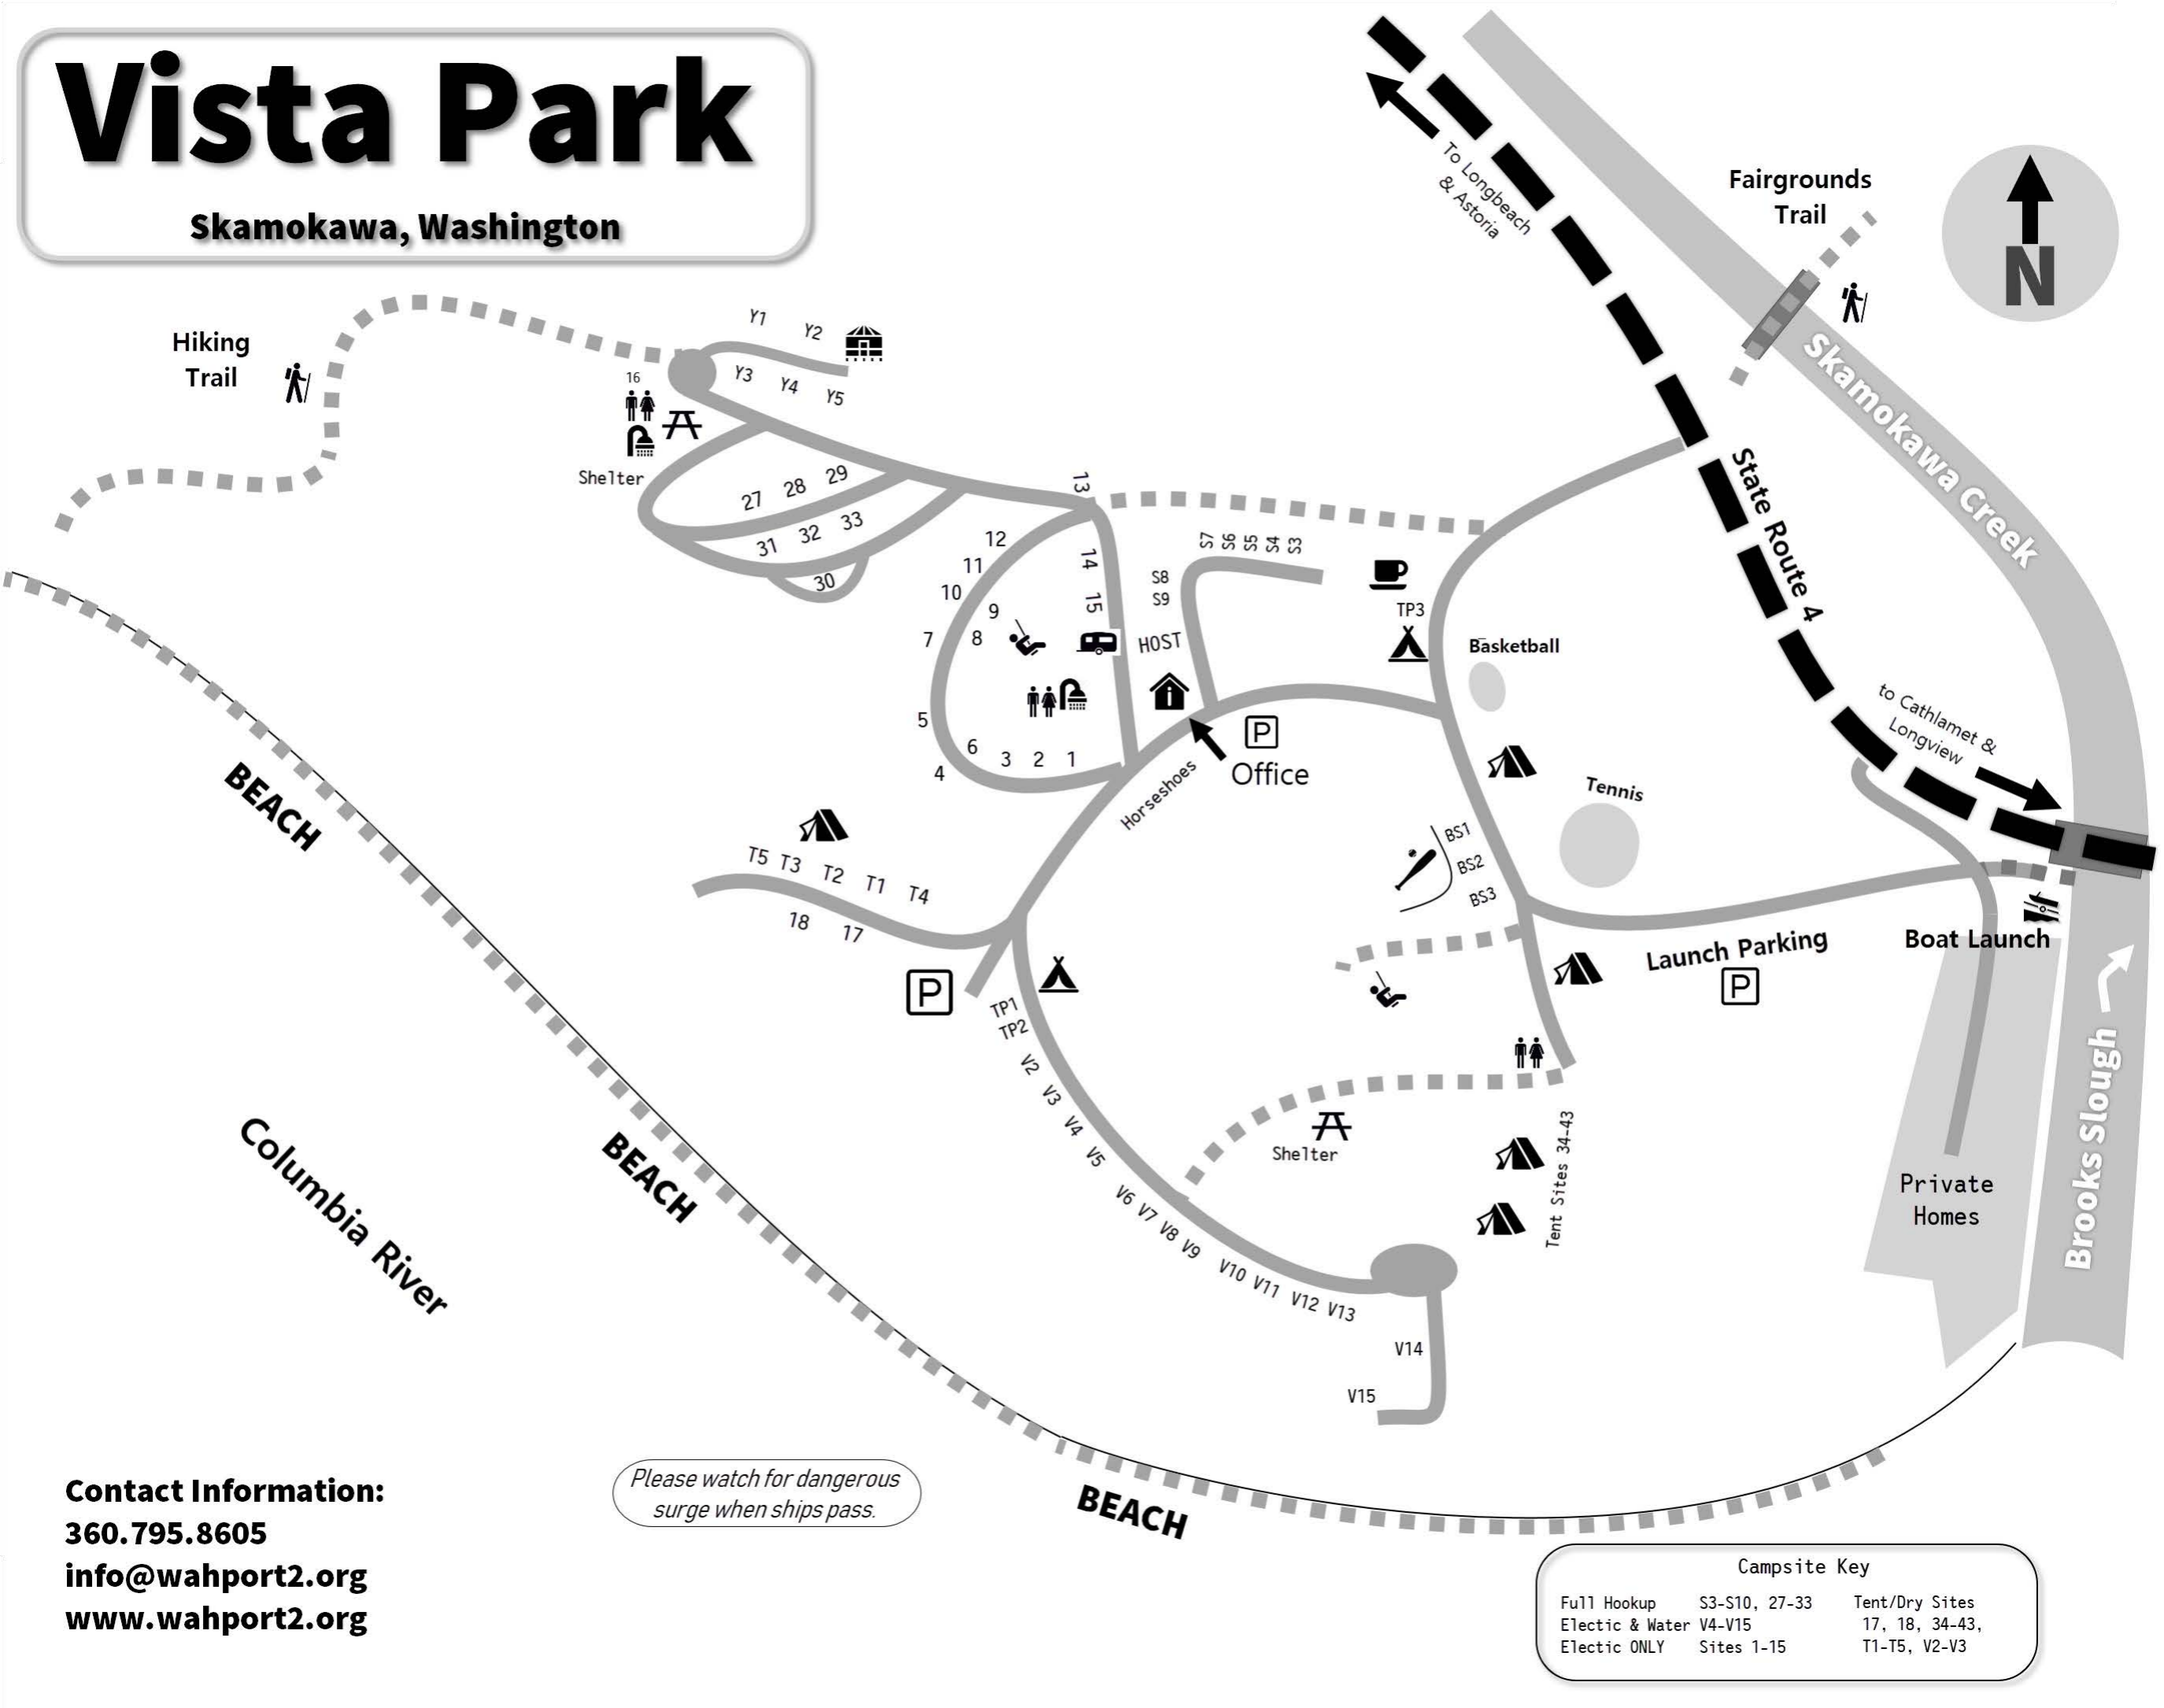

Vista Park

Skamokawa, Washington

Contact Information:
360.795.8605
info@wahport2.org
www.wahport2.org

Please watch for dangerous surge when ships pass.

Campsite Key		
Full Hookup	S3-S10, 27-33	Tent/Dry Sites
Electric & Water	V4-V15	17, 18, 34-43,
Electric ONLY	Sites 1-15	T1-T5, V2-V3